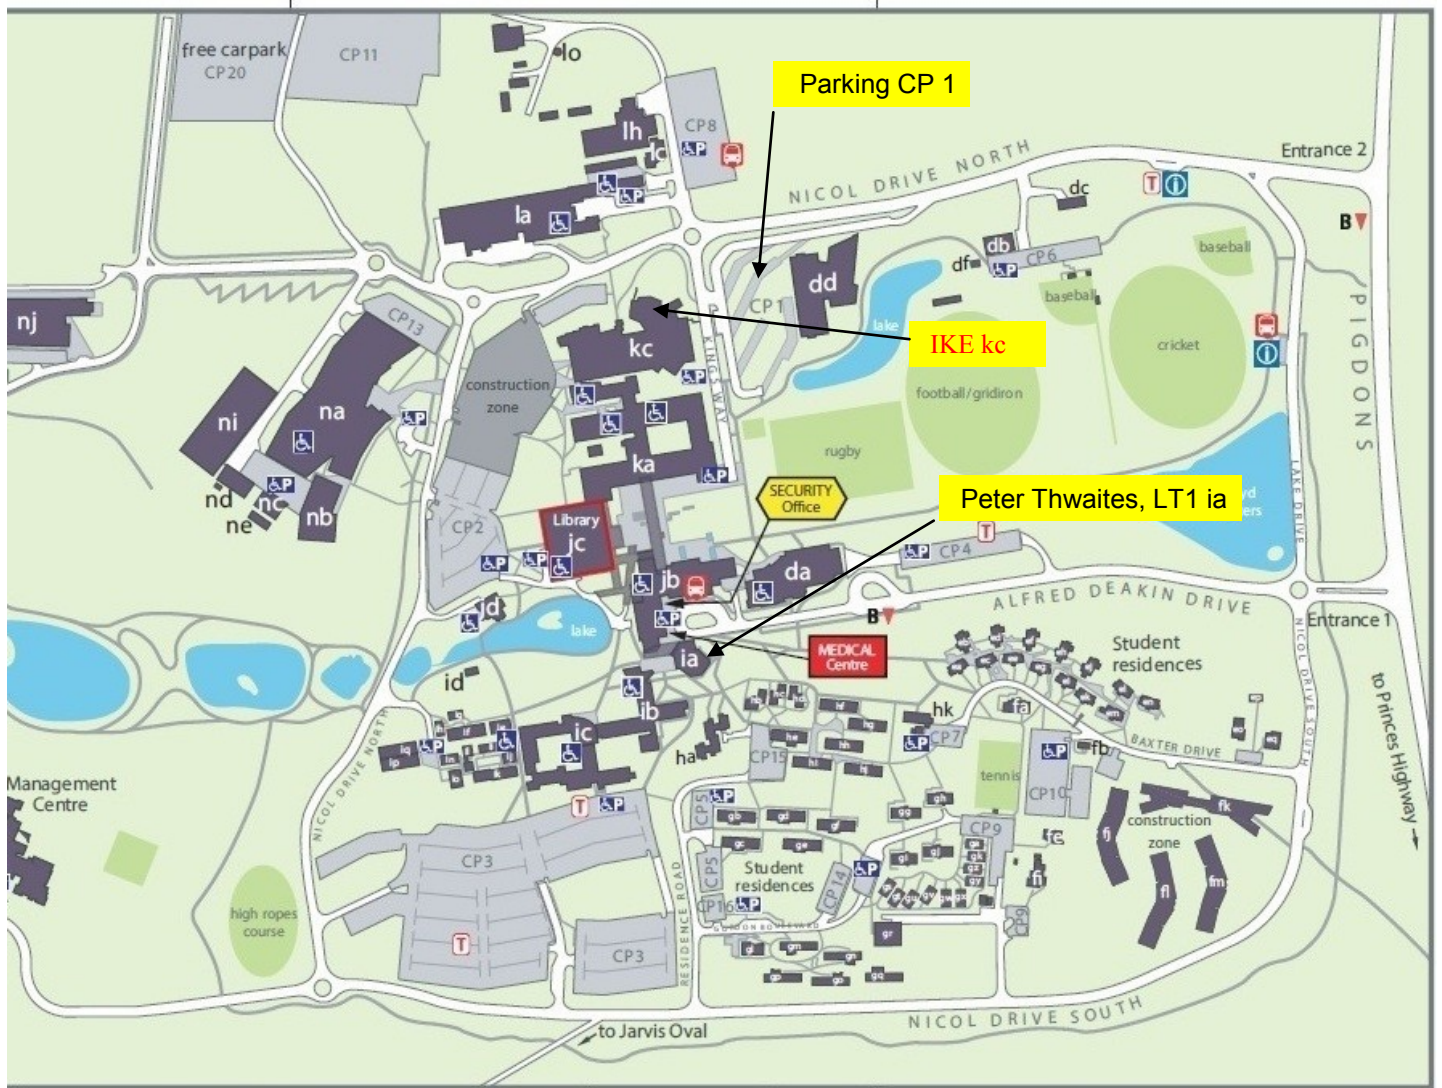

Information
Accessible toilets
Accessible parking
Bus stop
Deakin Inter-campus Bus stop
Car park
Parking permit vending machine

GEELONG WAURN PONDS CAMPUS
Pigdons Road Geelong Victoria 3216

Geelong Wauran Ponds Campus

Academic/Research	Building
Deakin Research	jb
Faculty of Arts and Education	ic
Faculty of Health	dd
Faculty of Science, Engineering and Built Environment	ka
Geelong Technology Precinct	na
Institute of Koorie Education	kc
LIBRARY	jc
LES/ITRI Collaborative Research Facility	ka
Melbourne Institute of Business and Technology (MI BT)	ka

Lecture Theatres

ia1.006 (Peter Thwaites)
ib3.232
ib3.311
ka3.403
ka3.406
ka3.411

Room numbers

Accessibility

The Campus interactive map includes a disability access layer which provides mobility information. Go to www.deakin.edu.au/campuses/InteractiveMapWauranPonds.php

Administrative/General	Building
ATM	jb
Baby change facilities	jb
Bookshop (DUSA)	jb
Bike racks	da ib jc ka
Cashier	jb
Chapel	id
Chaplains	jb
Childcare centre	fe ft
Deakin Card reload stations	jb jc
DEAKIN CENTRAL (student administration)	jb
Deakin International	jb
Deakin Lakehouse	jd
Deakin Management Centre	oa
Deakin Merchandise Shop	jb
Deakin University Student Association (DUSA)	jb
Deliveries/Supply distribution centre	la
Disability Resource Centre	jb
Facilities Services	lc
Fitness club (KD Stewart Centre)	da
Food outlets	jb jc na
General Store	jb
Hairdresser	jb
Medical Centre (business hours only)	jb
Muslim Prayer Room	if
Off-campus housing	jb
Parents Room	jb
Public Telephone	jb
Print Services	la
Residential Services Office	hk
SECURITY - Ph 5227 2222 or 1800 062 579	jb
STUDENT LIFE (DSL) (Medical Centre, careers and employment, counselling, study skills, financial assistance, international student support)	jb jc

Construction activity

A number of major developments are under way on campus in 2013. For updated versions of this map, please go to www.deakin.edu.au/maps and for major project information go to www.deakin.edu.au/about/facilities/index.php

Litter

Please use the appropriate bins to dispose of your rubbish, both on and off campus.

Parking